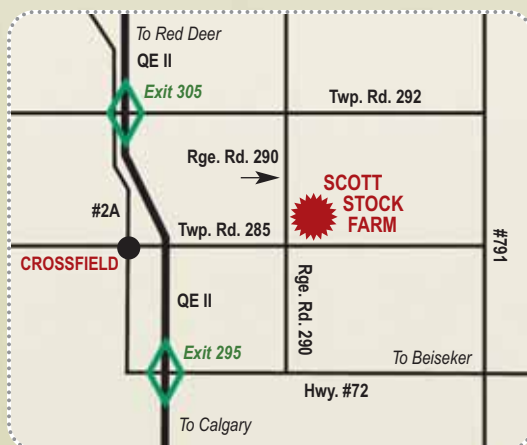

Get a \$250 Credit - Details Page 21

HERDSMAN
CODY EARL

**SCOTT STOCK FARM
IS FAMILY OWNED & OPERATED**

*NOTE: If internet service is interrupted on sale day,
internet bidders MUST phone a sale day number to bid.
The sale will not wait for service to come back online.*

DIRECTIONS:
3.5 MILES EAST
OF CROSSFIELD
ON TWP. RD. 285

North of Calgary on QE II to
EXIT 295 Crossfield/Beiseker;
go east on Hwy. #72 for 2.5
miles to Rge. Rd. 290, turn
north on 290 for 3 miles to
Twp. Rd. 285, turn right on
285, first place on left